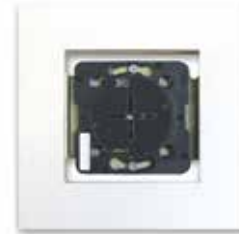

flush mount _____

In some projects, the interior designer aims for a sleek, minimalist design. To attend these needs, Basalte has a flush mount kit to integrate the switches* or 1 gang frames flush with the wall. The kit securely mounts the device and still allows easy access, insertion and removal.

* the mount is applicable for all Sentido and Deseo finishes.
Enzo, Deseo retro finishes and Basalte sockets are not compatible.