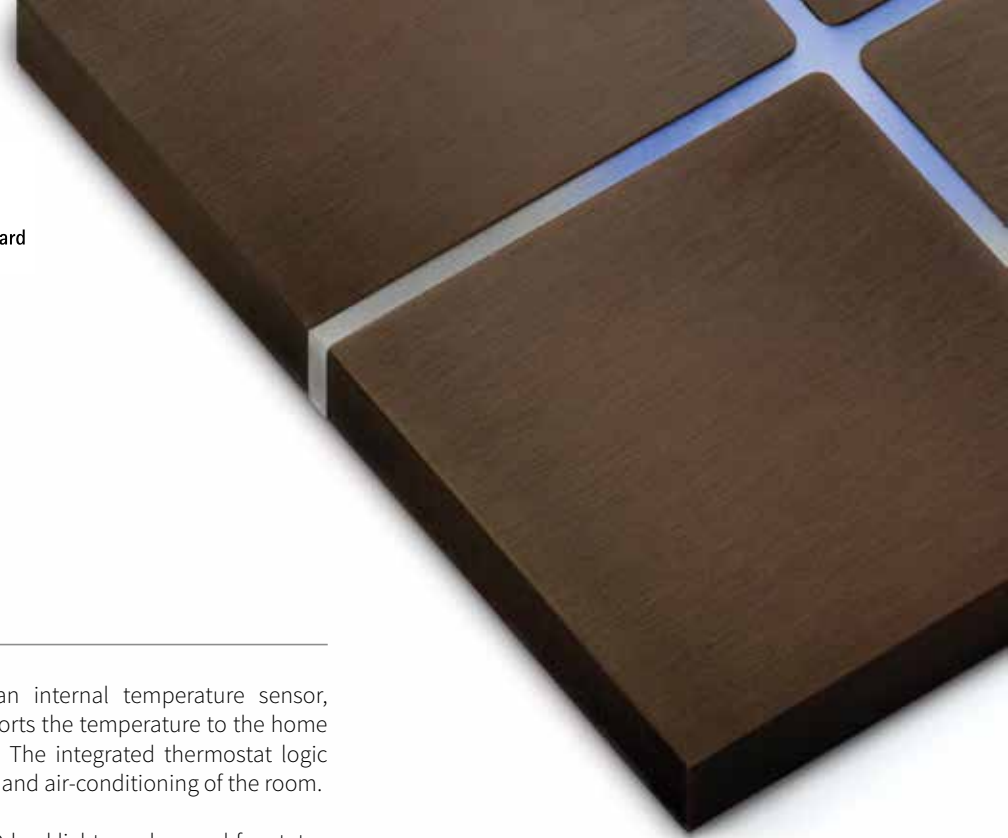

DESIGN PLUS
2008

reddot design award
winner 2008

sentido switch

Sentido is a touch-sensitive switch that is divided into two or four equal surfaces, each with its own functionalities. The entire surface of Sentido is touch-sensitive, creating an innovative and unique user experience. Lights, shades and scenes can be operated even at the slightest touch. Touching more than one surface at the same time, turns on and off all the lights in a room using a welcome and goodbye scene.

This multi-touch function makes light control highly intuitive and user-friendly. Holding multi-touch for a longer period starts the unique scene sequencer function, which allows selecting up to four additional scenes.

Sentido also has an internal temperature sensor, which discretely reports the temperature to the home automation system. The integrated thermostat logic controls the heating and air-conditioning of the room.

The multicolour LED backlight can be used for status feedback or simply to light up Sentido in the dark. In combination with multi-touch, the RGB sequencer controls RGB lights in a very simple and intuitive way.

Sentido's sleek and minimalist look and the use of high-grade materials results in a timeless design, which blends in every architectural environment.